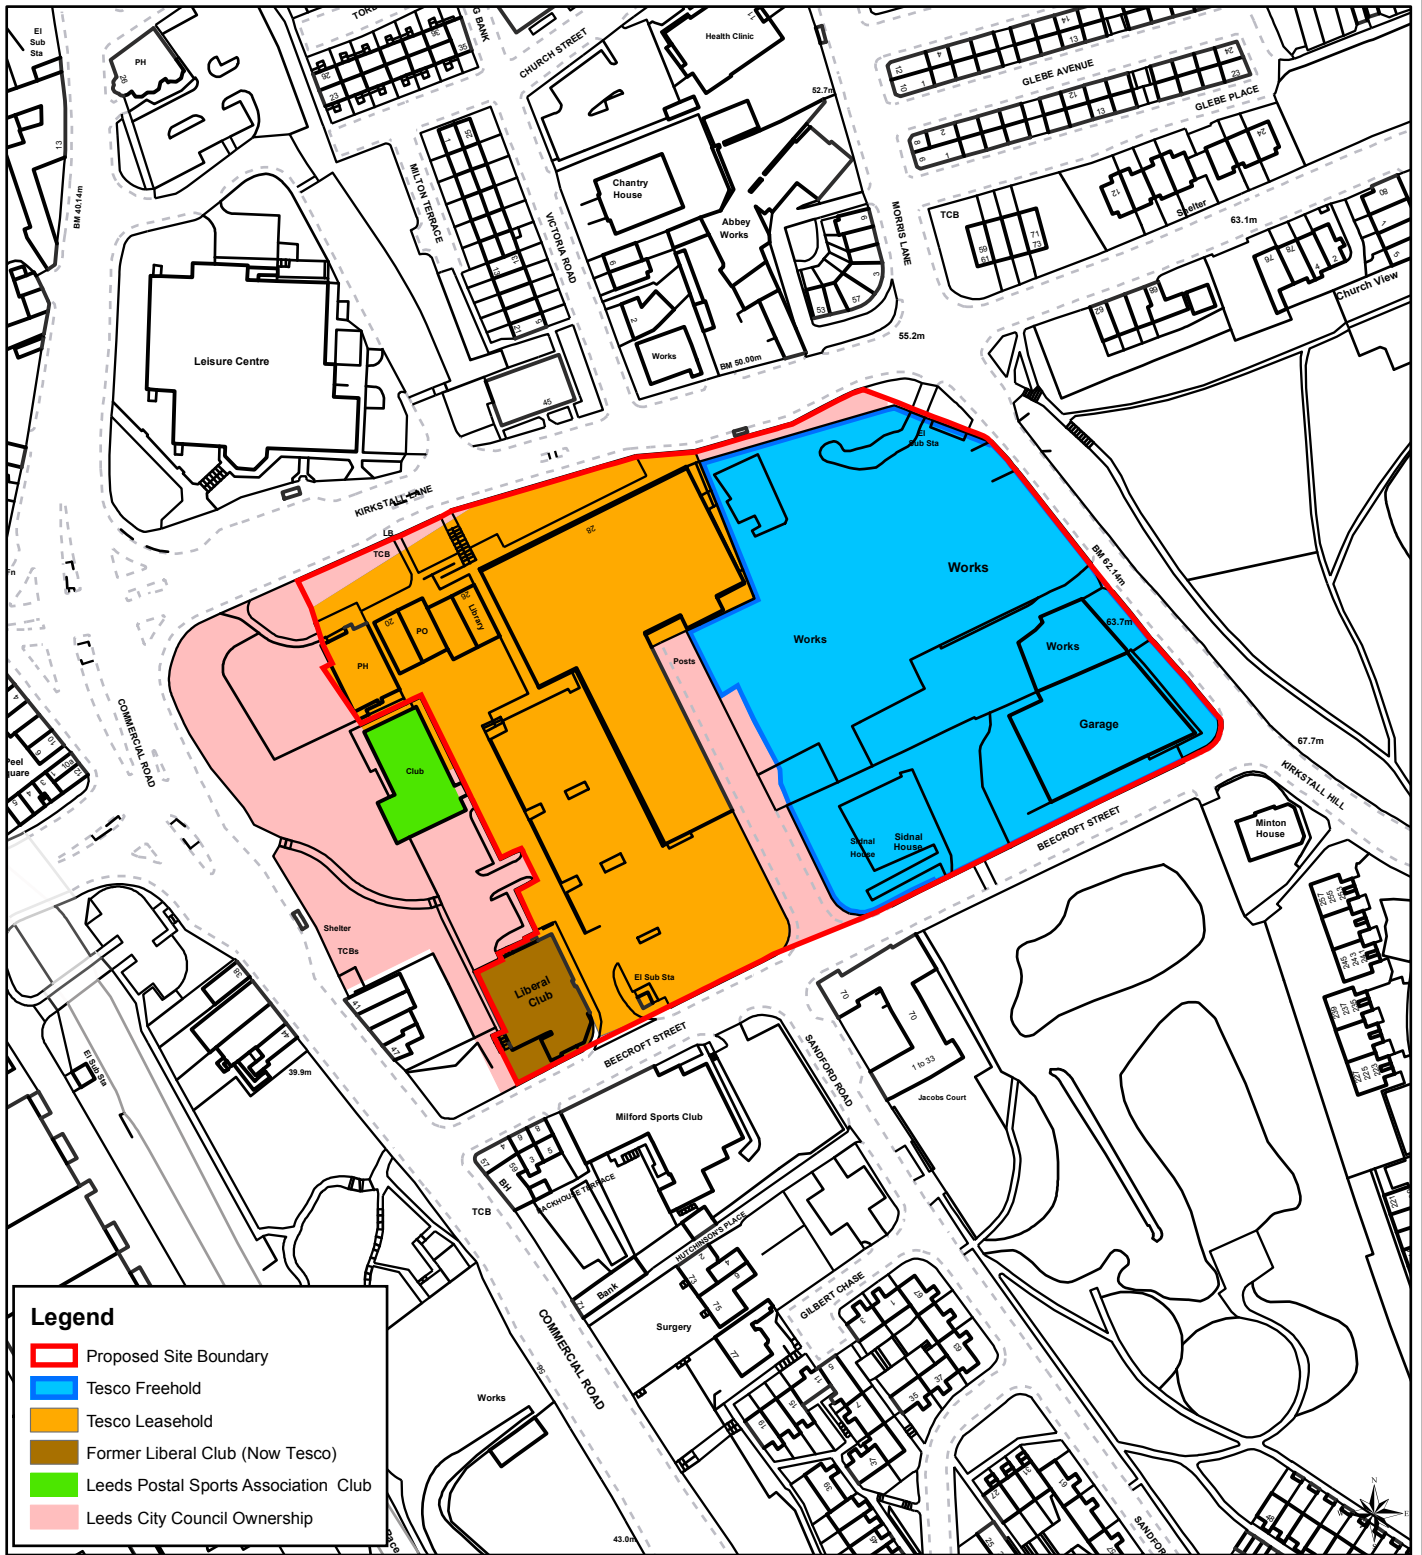

LEEDS CITY COUNCIL OWNERSHIP PLAN BEECROFT STREET KIRKSTALL LEEDS LS5

Legend

- Proposed Site Boundary
- Tesco Freehold
- Tesco Leasehold
- Former Liberal Club (Now Tesco)
- Leeds Postal Sports Association Club
- Leeds City Council Ownership

© Crown Copyright and database right 2014
Ordnance Survey LA100019567

PREP BY M. CHRISTIAN
 DATE SAVED: 27/06/2018
 OS No SE2635NW
 SCALE 1:2,000
 PLAN No 18600/U